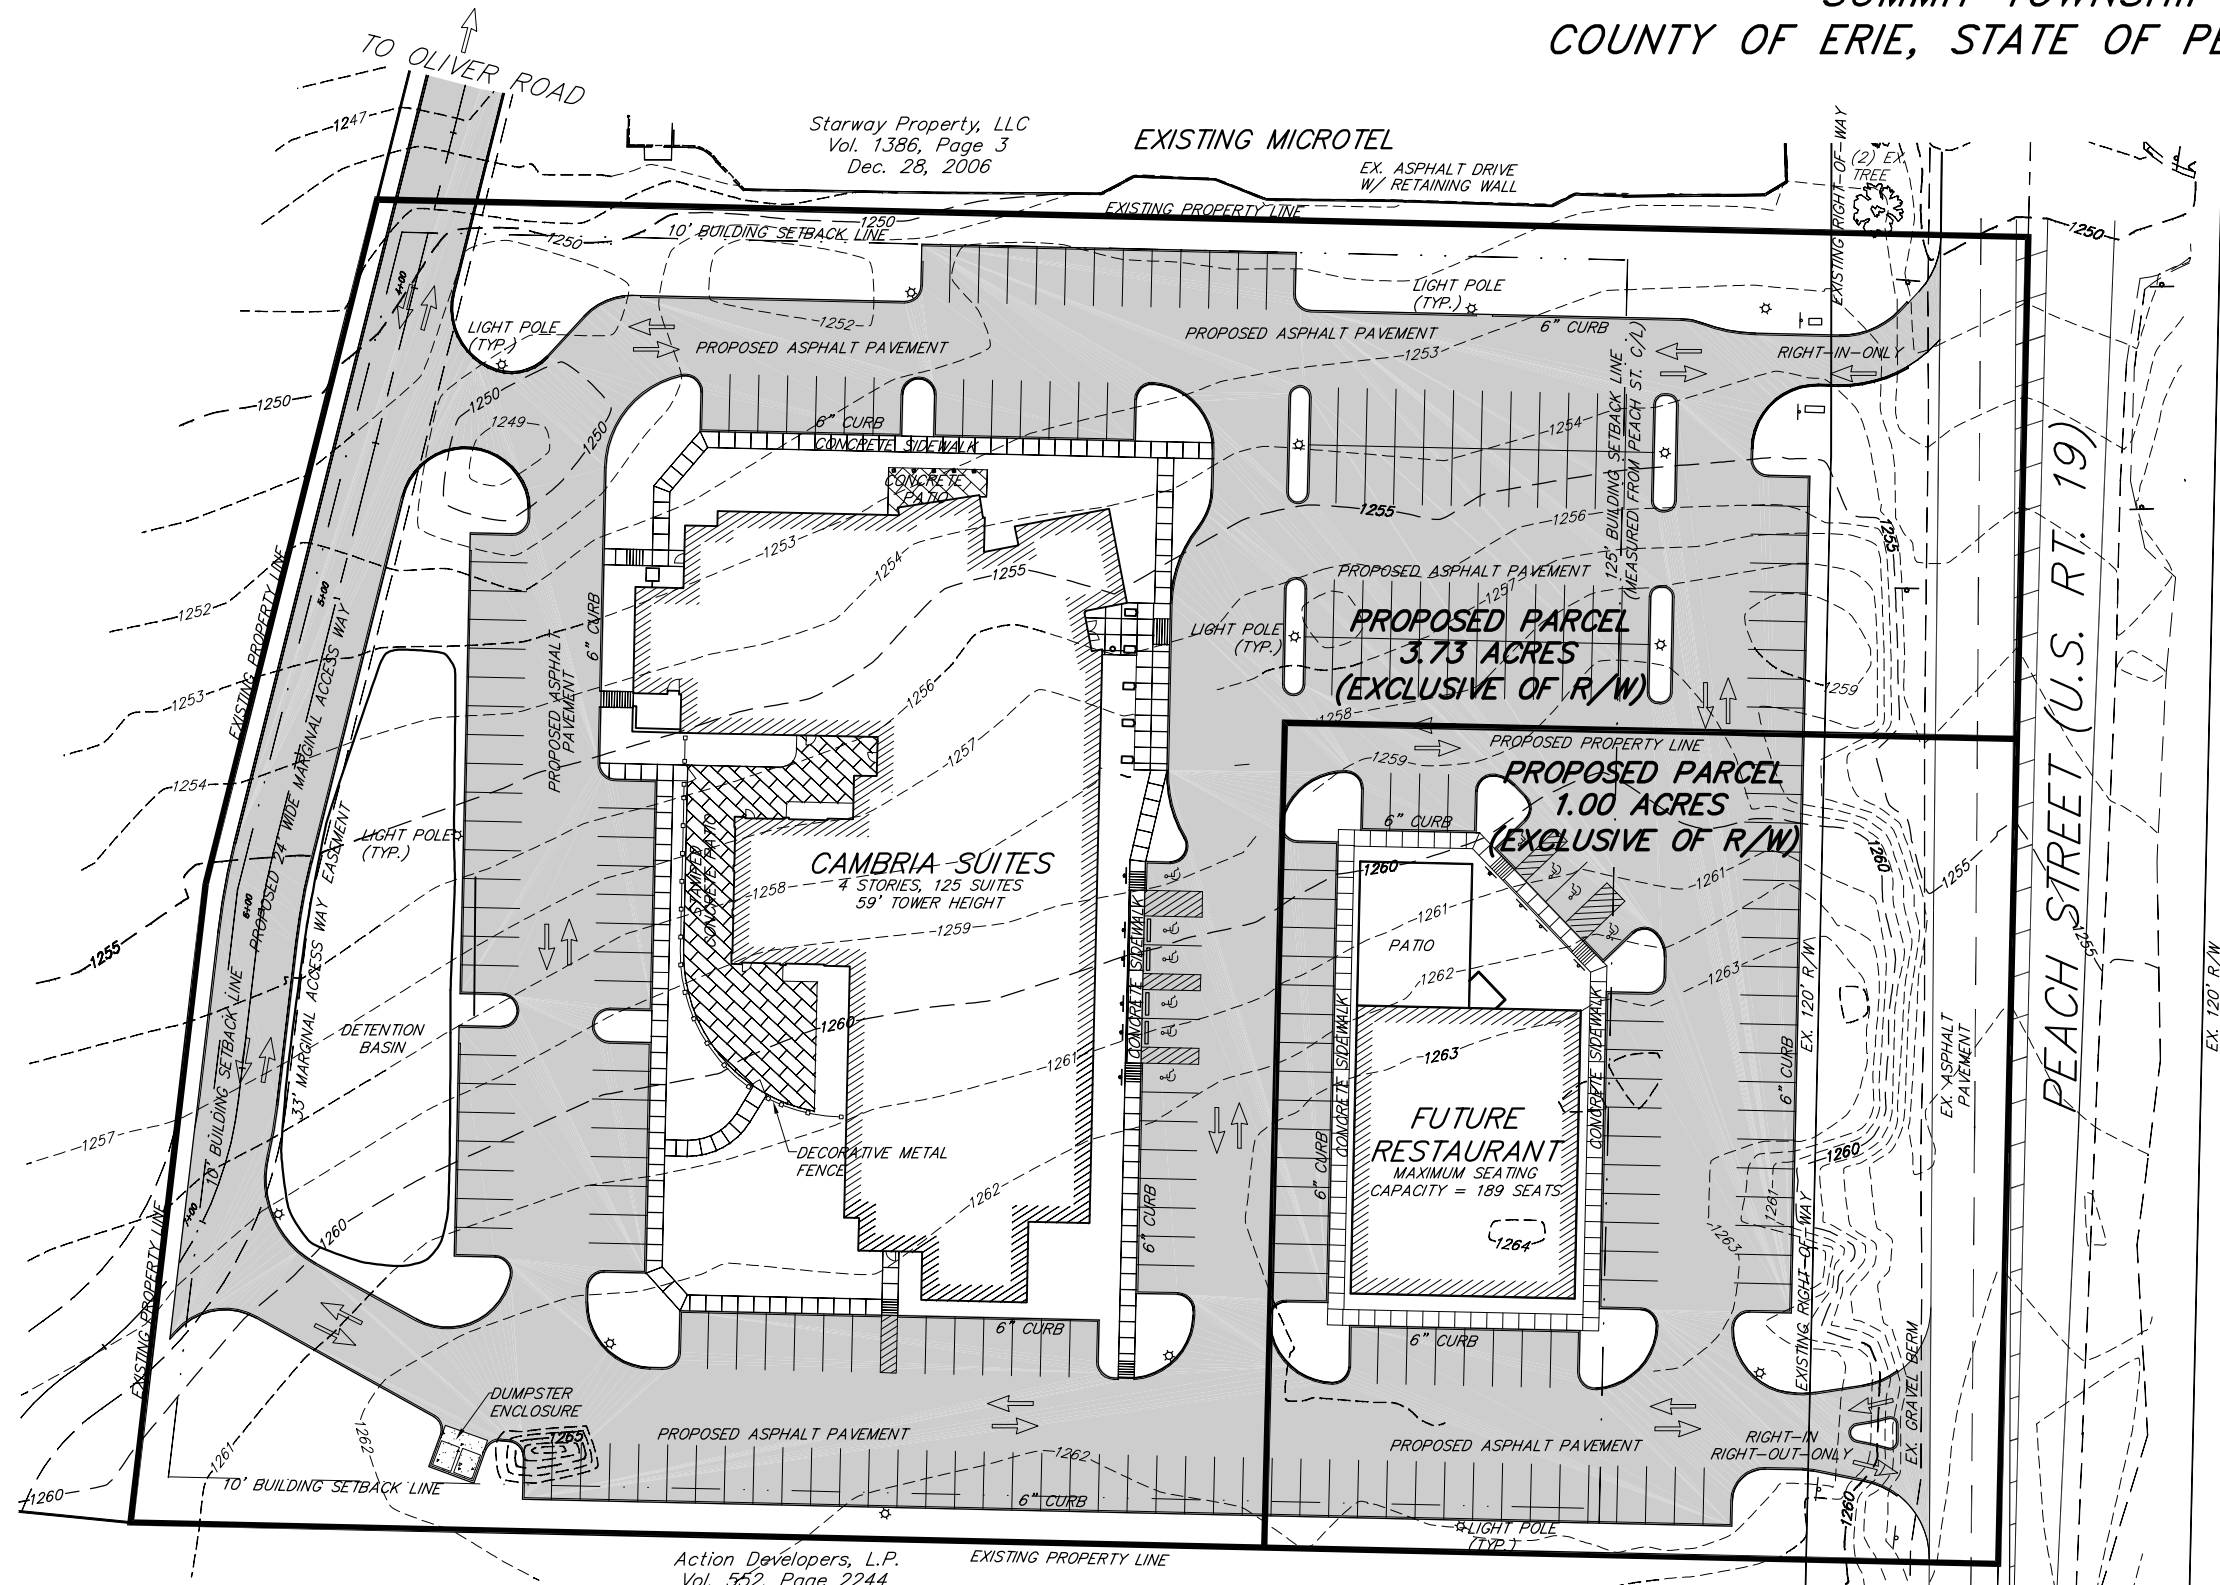

**SITE PLAN
FOR
CAMBRIA SUITES HOTEL
SUMMIT TOWNSHIP
COUNTY OF ERIE, STATE OF PENNSYLVANIA**

LOCATION MAP

Action Developers, L.P.
Vol. 552, Page 2244
April 7, 1998

— PLAN PREPARED BY —
LEWIS LAND PROFESSIONALS INC.
CIVIL ENGINEERING LAND SURVEYING
8691 WADSWORTH ROAD SUITE 100
WADSWORTH, OH 44281 (330) 335-8232

REVISION TABLE			
NO.	DATE	DESCRIPTION	BY

PROJECT:
CAMBRIA SUITES HOTEL — ERIE, PA

TITLE:
SITE PLAN

SCALE:
HORIZONTAL 1"=60'

DRAWING FILE:
06-406_SALES_PLAT.DWG

DATE:
2/12/08

PROJECT NUMBER:
06-406

SHEET NUMBER:
1 of 1

E:\2006\2006-23-No\06-40\06-406_SALES_PLAT.dwg, 4/30/2008 11:01:01 AM, 1:60